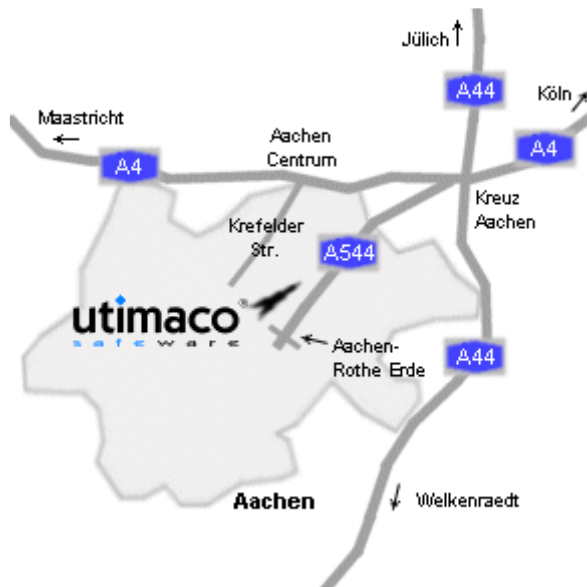

How to find **Utimaco Safeware AG** - Germanusstraße 4, 52080 Aachen

- **From Köln/Cologne on highway A4:**
Leave highway A4 shortly after Aachener Kreuz in direction Aachen on highway A544.
- **From Heerlen/Maastrich on highway A4/A76:**
Leave highway A4 at Aachen/Centrum (no. 3). Follow Krefelder Straße (B57) in direction Aachen city
- **From Jülich on highway A44:**
Leave highway A44 at Aachener Kreuz in direction Aachen city on highway A544.
- **From Welkenraedt on highway A44:**
Leave highway A44 at Aachener Kreuz in direction Aachen city on highway A544.

Description for Aachen:

- **Exit Rothe Erde:**
Follow highway A544 and leave it at exit Aachen Rothe Erde. Follow the Berliner Ring (L260) in direction Haaren. Drive straight through this street until you turn right into Jülicher Straße (B264). Follow this street and behind the railway crossing turn left into the Germanusstraße, which is the third street on the left hand side.
- **Exit Aachen/Centrum:**
Drive straight through Krefelder Straße (B57) until you turn left into the Prager Ring. Follow the Prager Ring until you reach the crossway Prager Ring/Jülicher Straße. Here, please turn left. Behind the railway crossing turn left into the Germanusstraße, which is the third street on the left hand side.