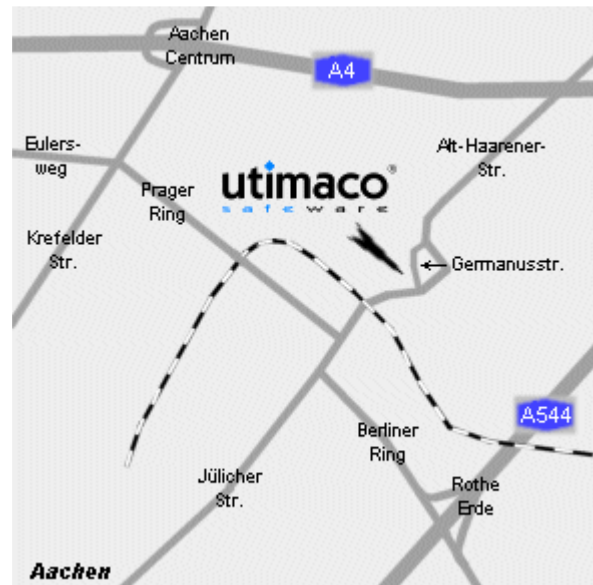

How to find **Utimaco Safeware AG** - Germanusstraße 4, 52080 Aachen

- **From Köln/Cologne on highway A4:**
Leave highway A4 shortly after Aachener Kreuz in direction Aachen on highway A544.
- **From Heerlen/Maastrich on highway A4/A76:**
Leave highway A4 at Aachen/Centrum (no. 3). Follow Krefelder Straße (B57) in direction Aachen city
- **From Jülich on highway A44:**
Leave highway A44 at Aachener Kreuz in direction Aachen city on highway A544.
- **From Welkenraedt on highway A44:**
Leave highway A44 at Aachener Kreuz in direction Aachen city on highway A544.

Description for Aachen:

- **Exit Rothe Erde:**
Follow highway A544 and leave it at exit Aachen Rothe Erde. Follow the Berliner Ring (L260) in direction Haaren. Drive straight through this street until you turn right into Jülicher Straße (B264). Follow this street and behind the railway crossing turn left into the Germanusstraße, which is the third street on the left hand side.
- **Exit Aachen/Centrum:**
Drive straight through Krefelder Straße (B57) until you turn left into the Prager Ring. Follow the Prager Ring until you reach the crossway Prager Ring/Jülicher Straße. Here, please turn left. Behind the railway crossing turn left into the Germanusstraße, which is the third street on the left hand side.